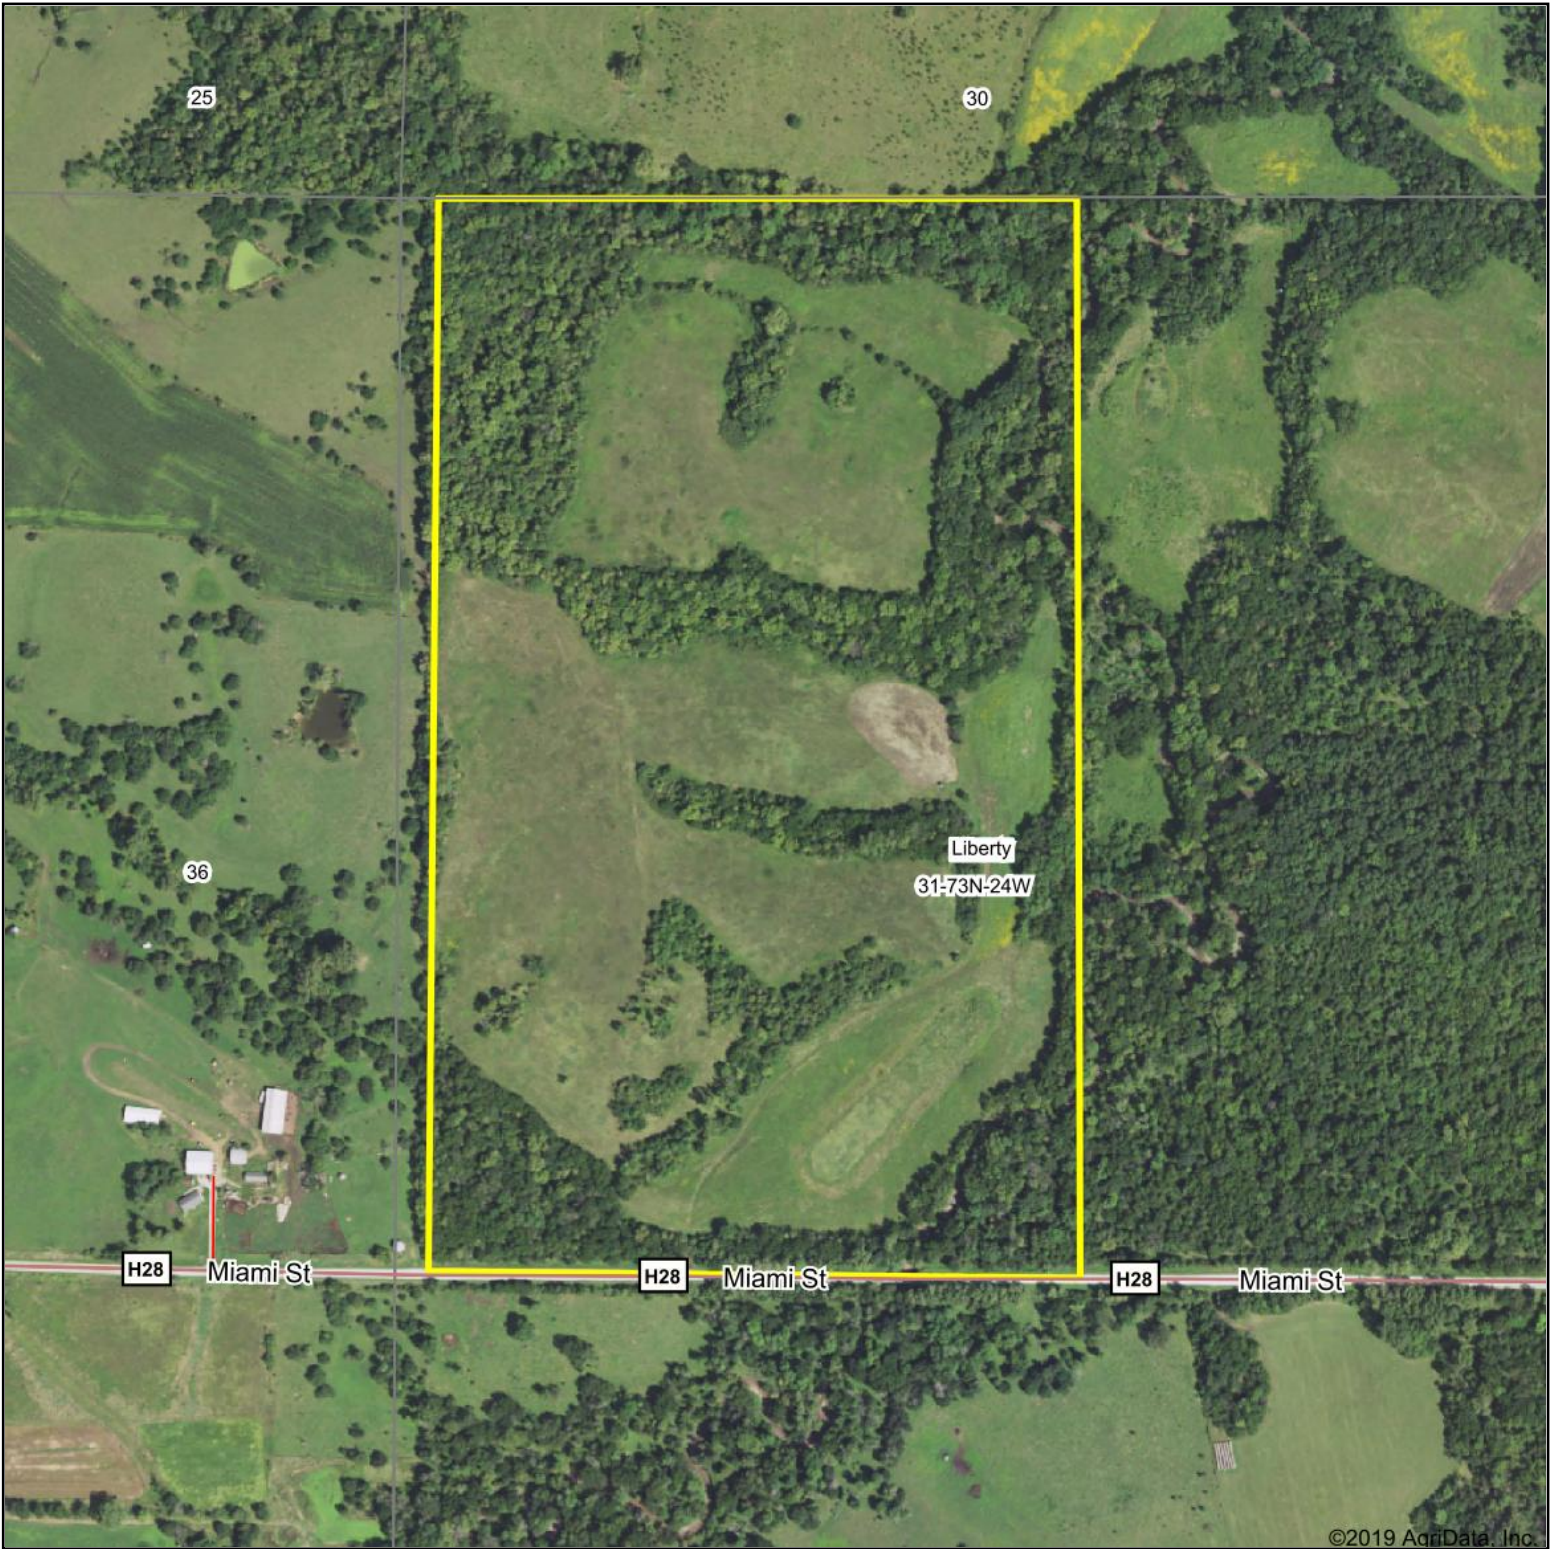

Aerial Map

©2019 AgriData, Inc.

Map Center: 41° 5' 6.02, -93° 40' 13.31

31-73N-24W
Clarke County
Iowa

3/12/2020

Maps Provided By:

© AgriData, Inc. 2019

www.AgriDataInc.com