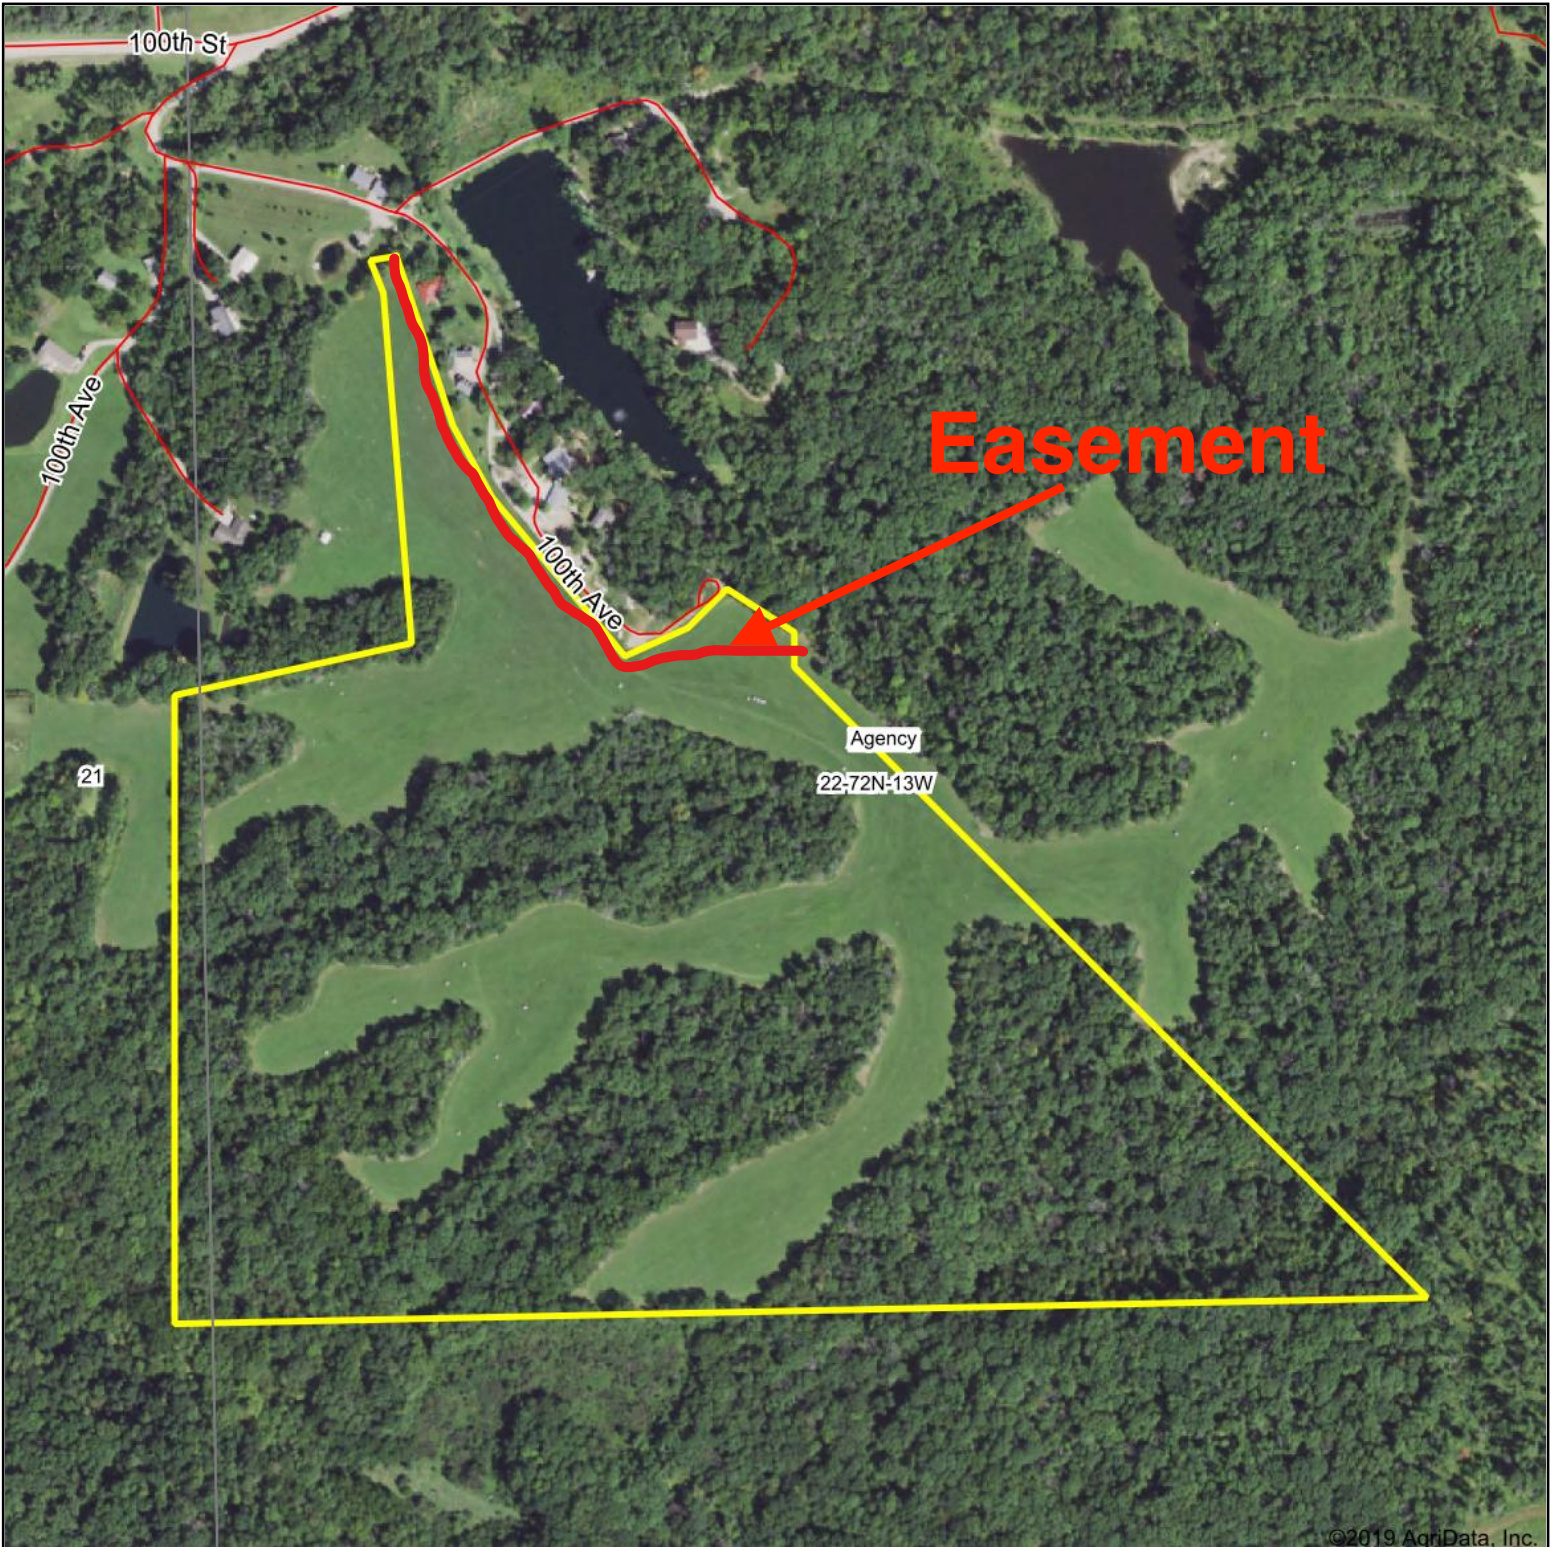

Aerial Map

©2019 AgriData, Inc.

Map Center: 41° 1' 24.41, -92° 20' 54.16

22-72N-13W
Wapello County
Iowa

1/23/2020

Maps Provided By:

© AgriData, Inc. 2019

www.AgriDataInc.com