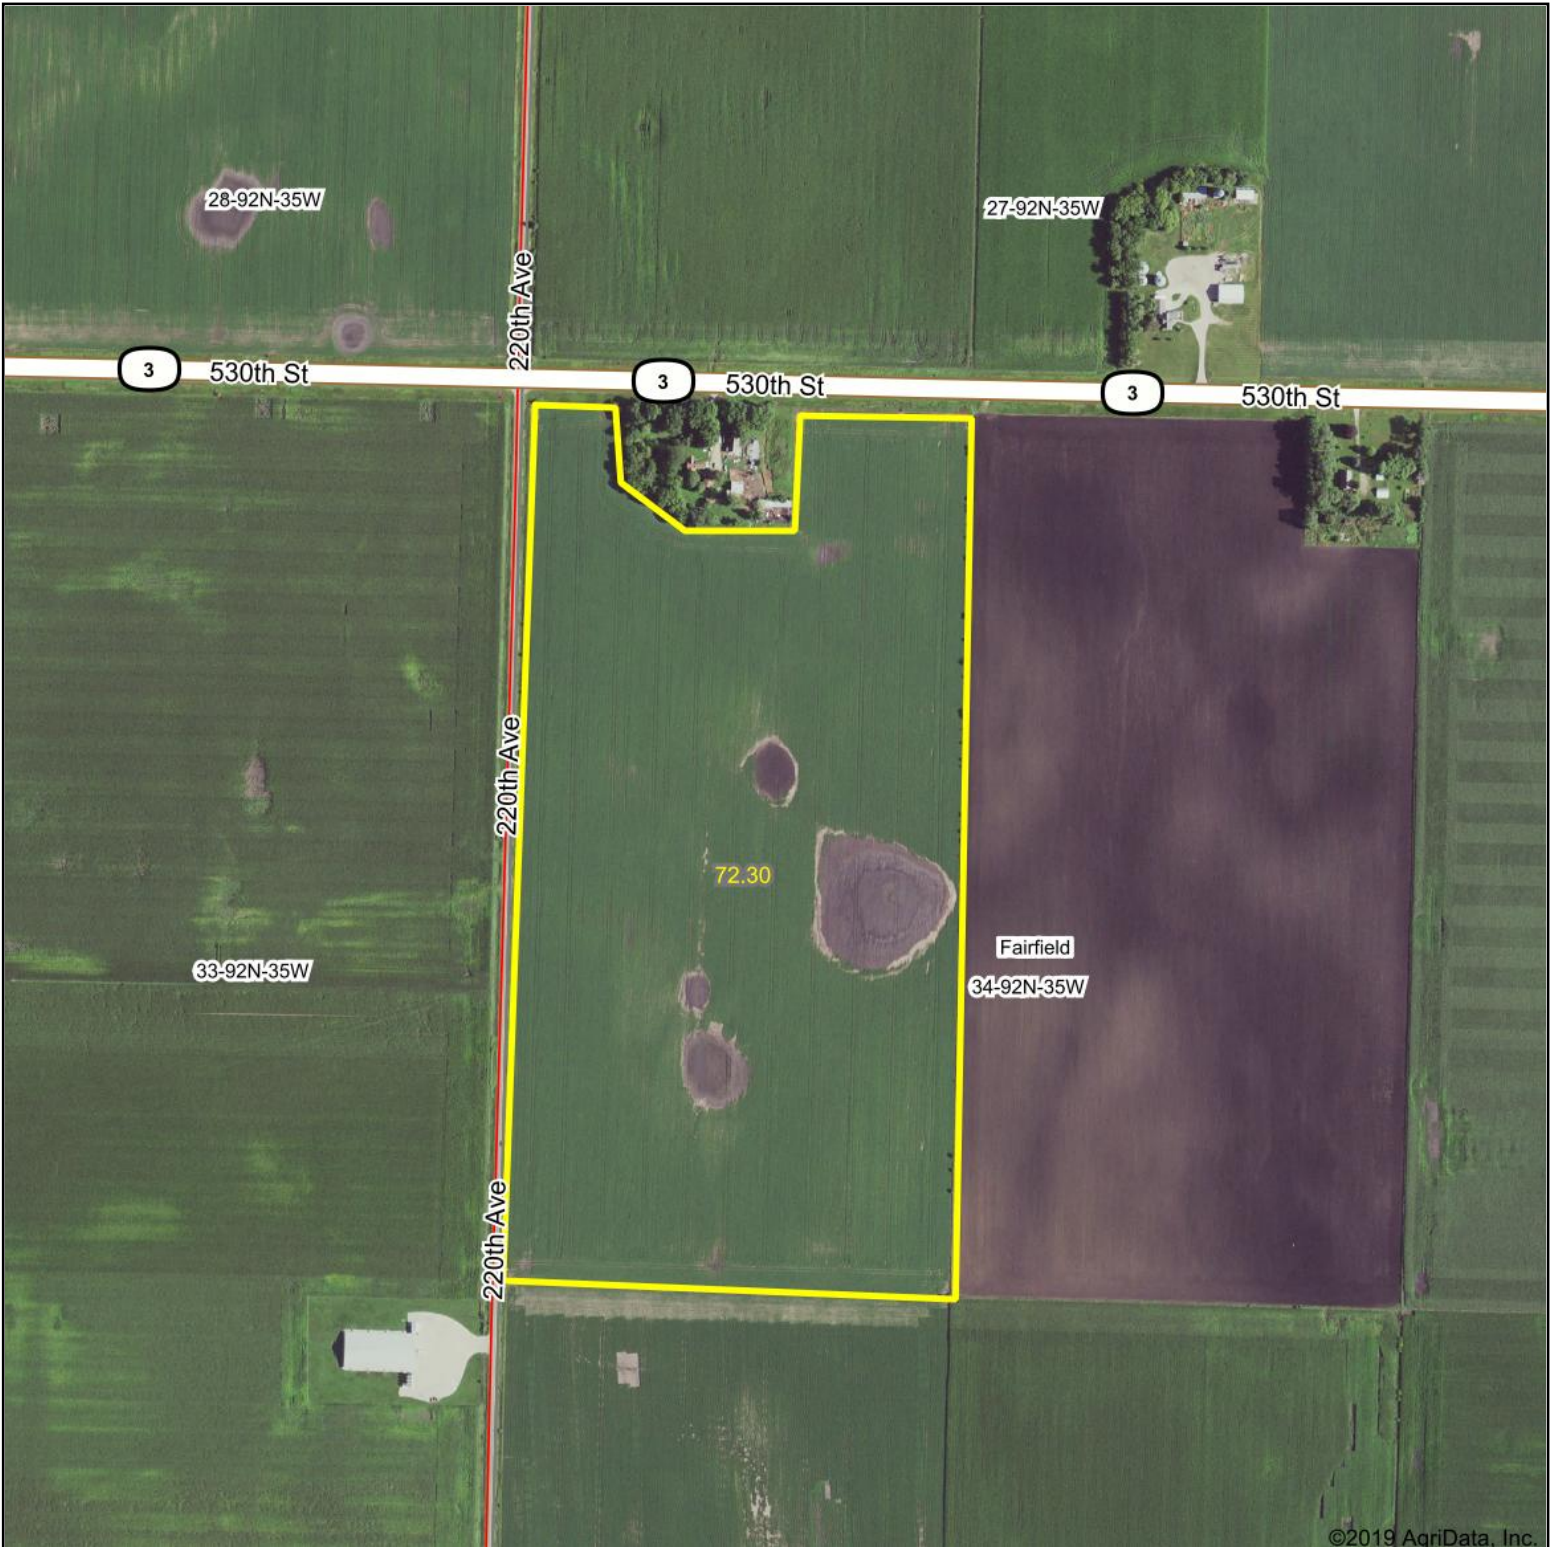

Aerial Map

Map Center: 42° 44' 44.82, -94° 58' 12.02

Maps Provided By:

© AgriData, Inc. 2019 www.AgriDataInc.com

34-92N-35W
Buena Vista County
Iowa

1/15/2020