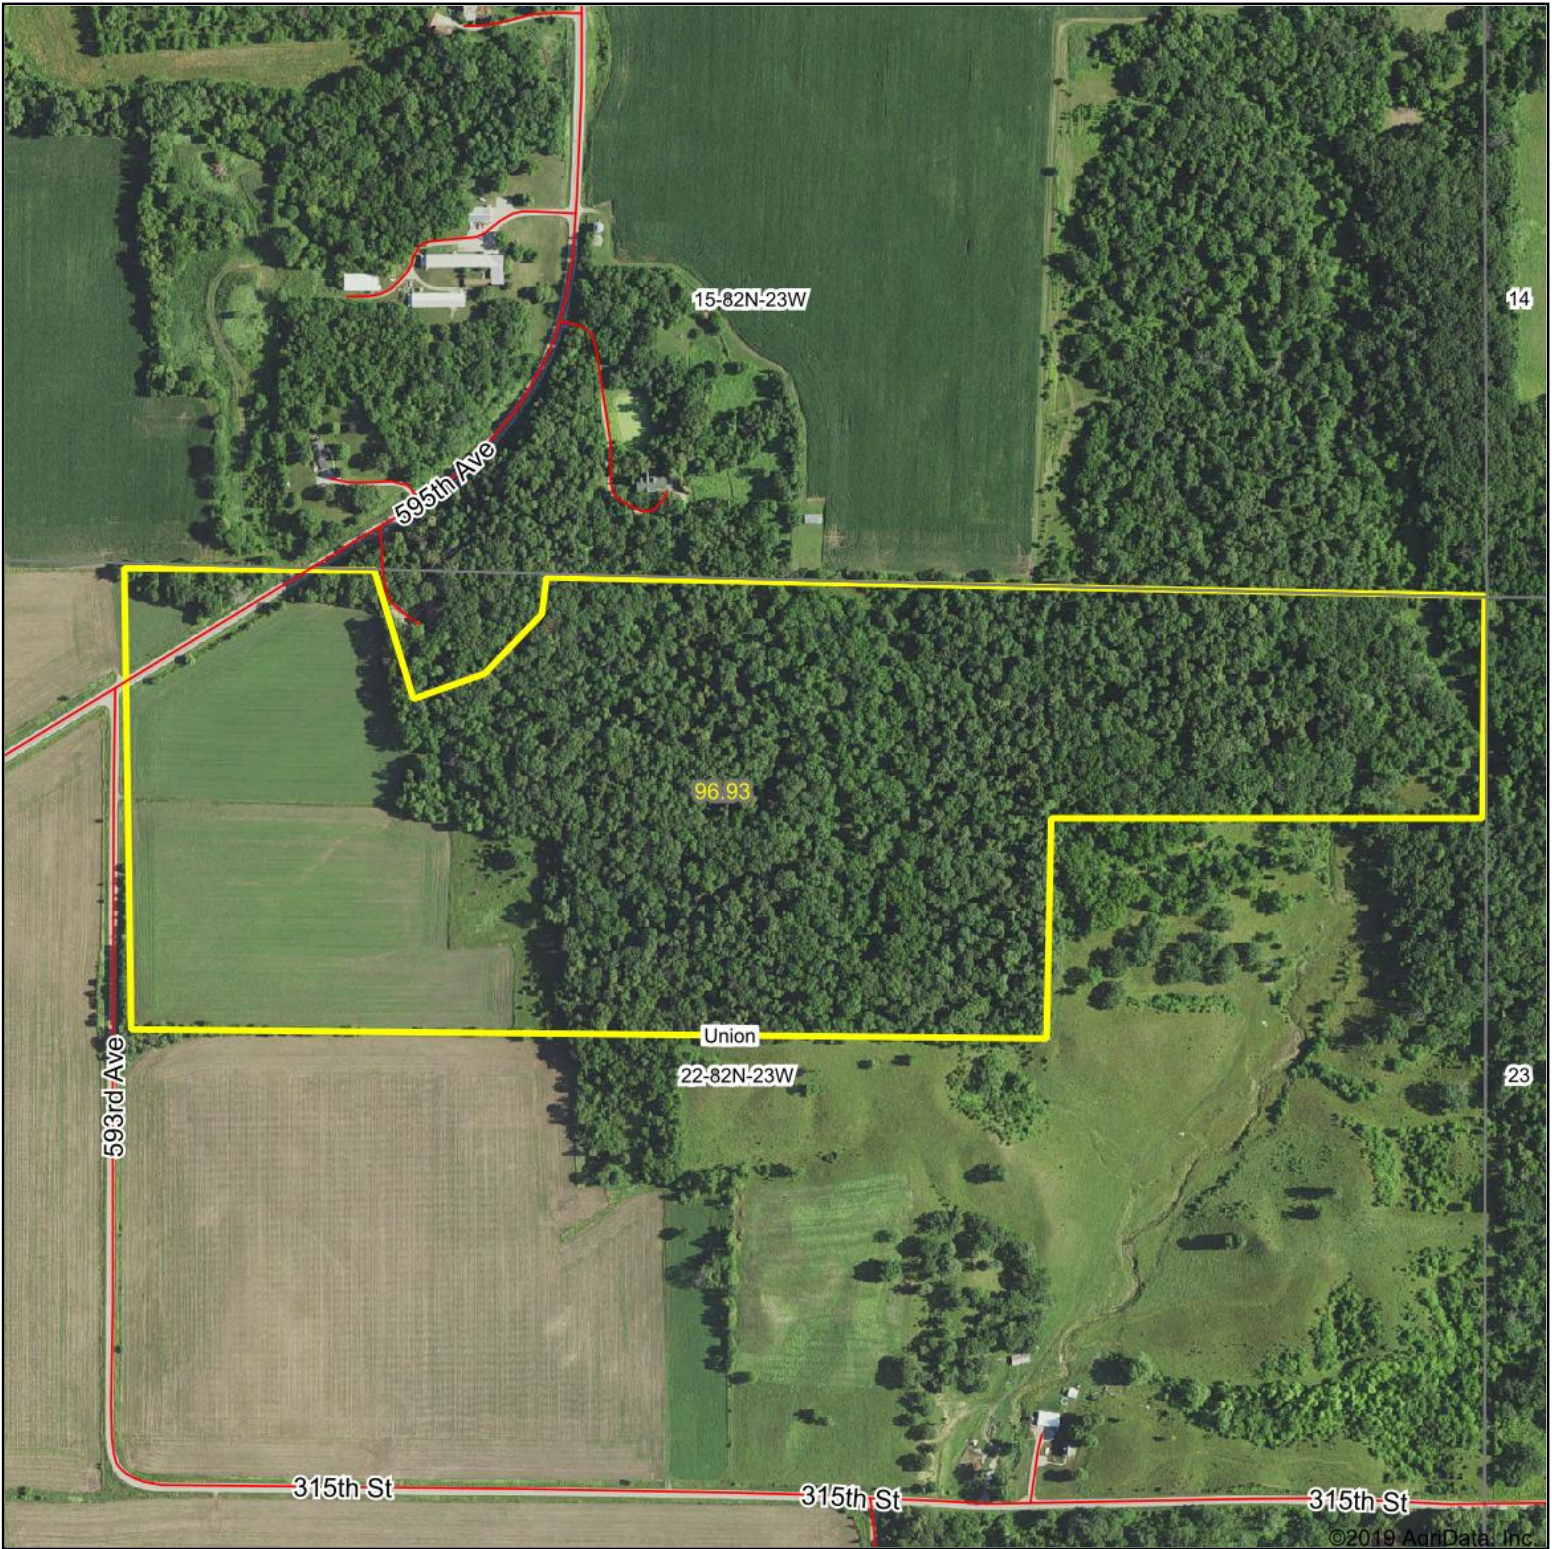

Aerial Map

Map Center: 41° 54' 18.38, -93° 30' 34.94

22-82N-23W
Story County
Iowa

10/2/2019

Maps Provided By:

© AgriData, Inc. 2019

www.AgriDataInc.com