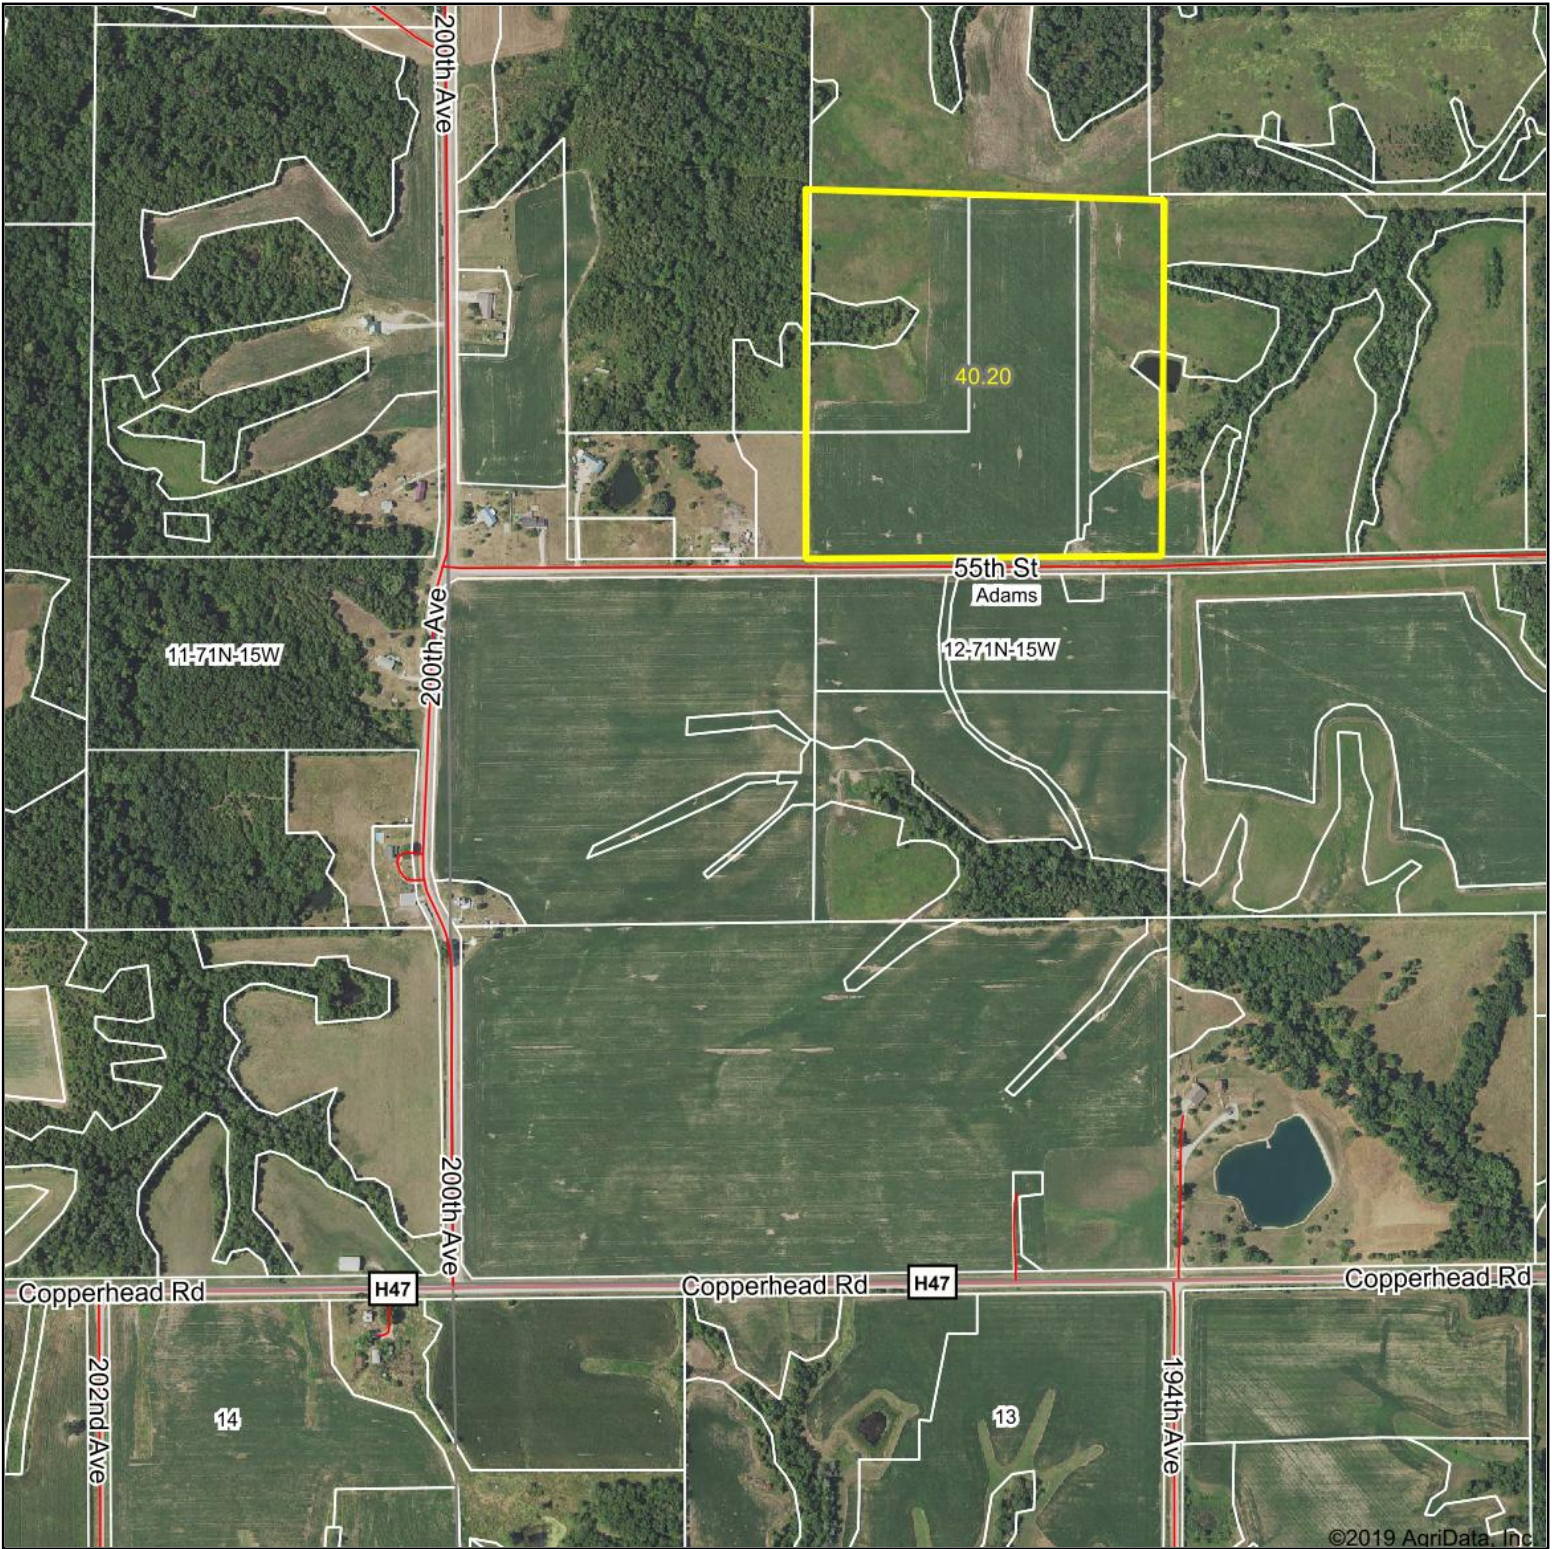

Aerial Map

Map Center: 40° 57' 43.84, -92° 32' 21.63

12-71N-15W
Wapello County
Iowa

8/7/2019

Maps Provided By:

© AgriData, Inc. 2019 www.AgriDataInc.com

Field borders provided by Farm Service Agency as of 5/21/2008.