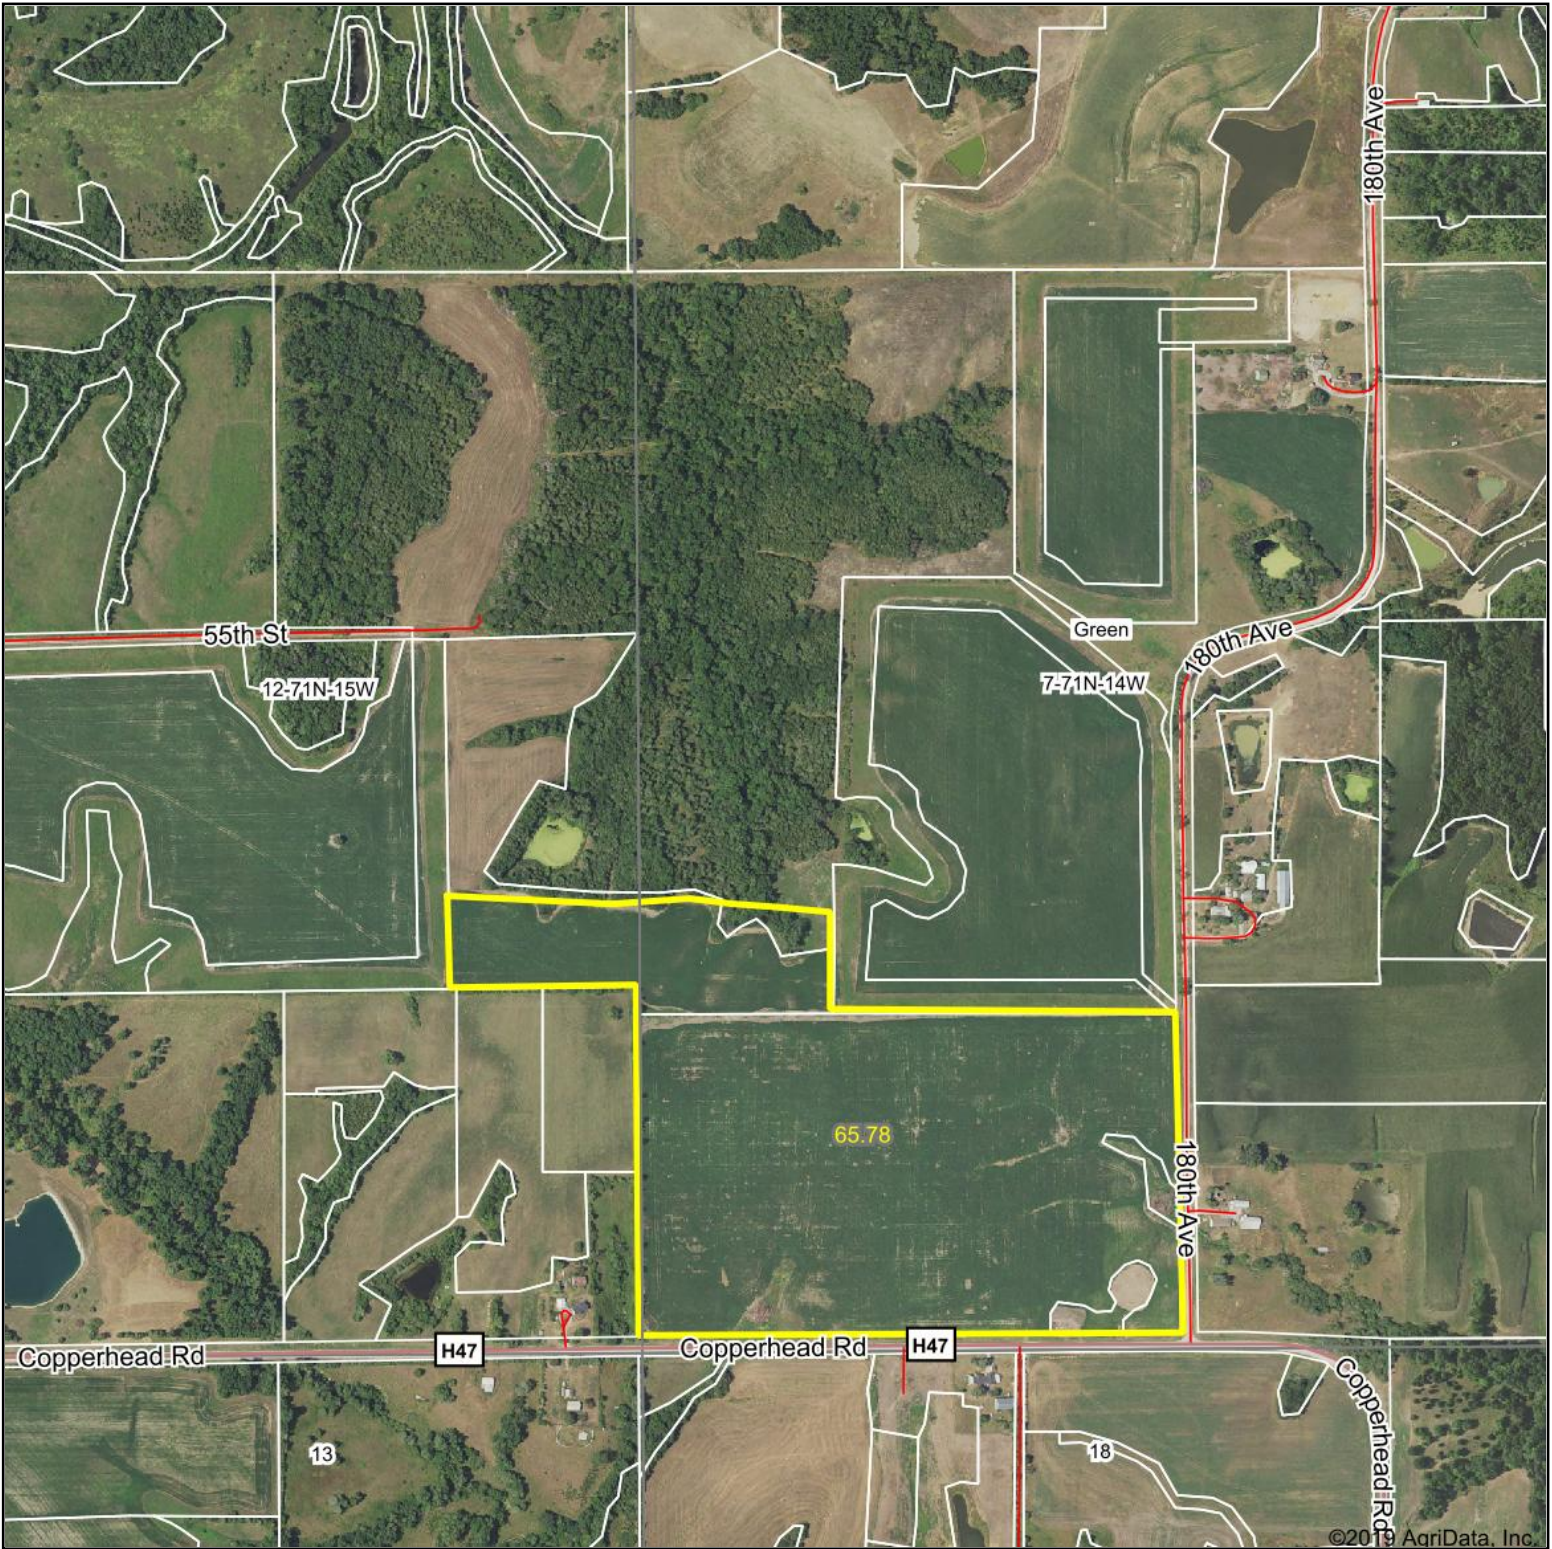

Aerial Map

©2019 AgriData, Inc.

Map Center: 40° 57' 46.44, -92° 31' 21.63

7-71N-14W
Wapello County
Iowa

8/7/2019

Maps Provided By:

© AgriData, Inc. 2019 www.AgridataInc.com

Field borders provided by Farm Service Agency as of 5/21/2008.