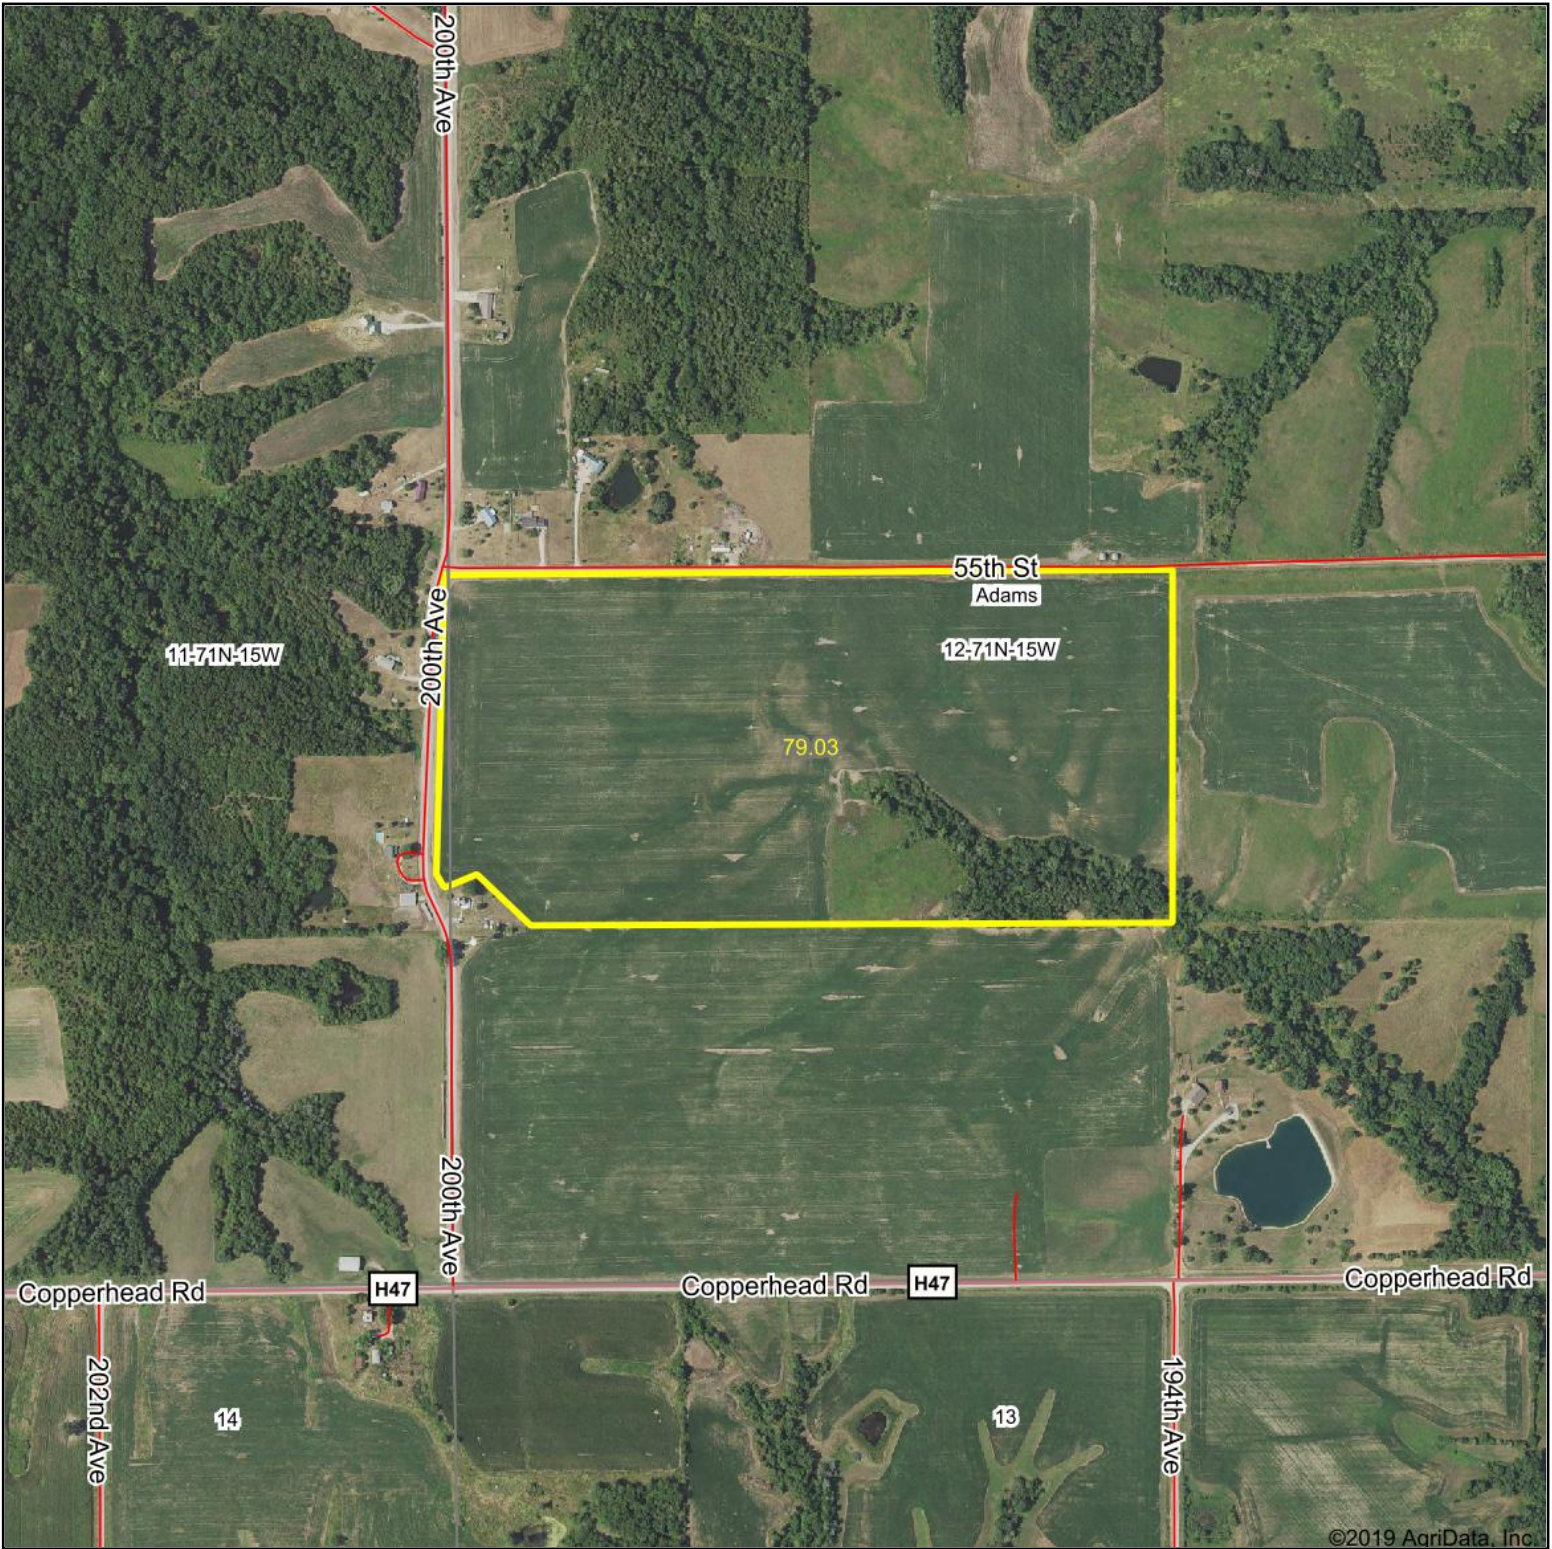

Aerial Map

©2019 AgriData, Inc.

Map Center: 40° 57' 43.84, -92° 32' 21.63

12-71N-15W
Wapello County
Iowa

8/7/2019

Maps Provided By:
surety
CUSTOMIZED ONLINE MAPPING
© AgriData, Inc. 2019 www.AgridataInc.com