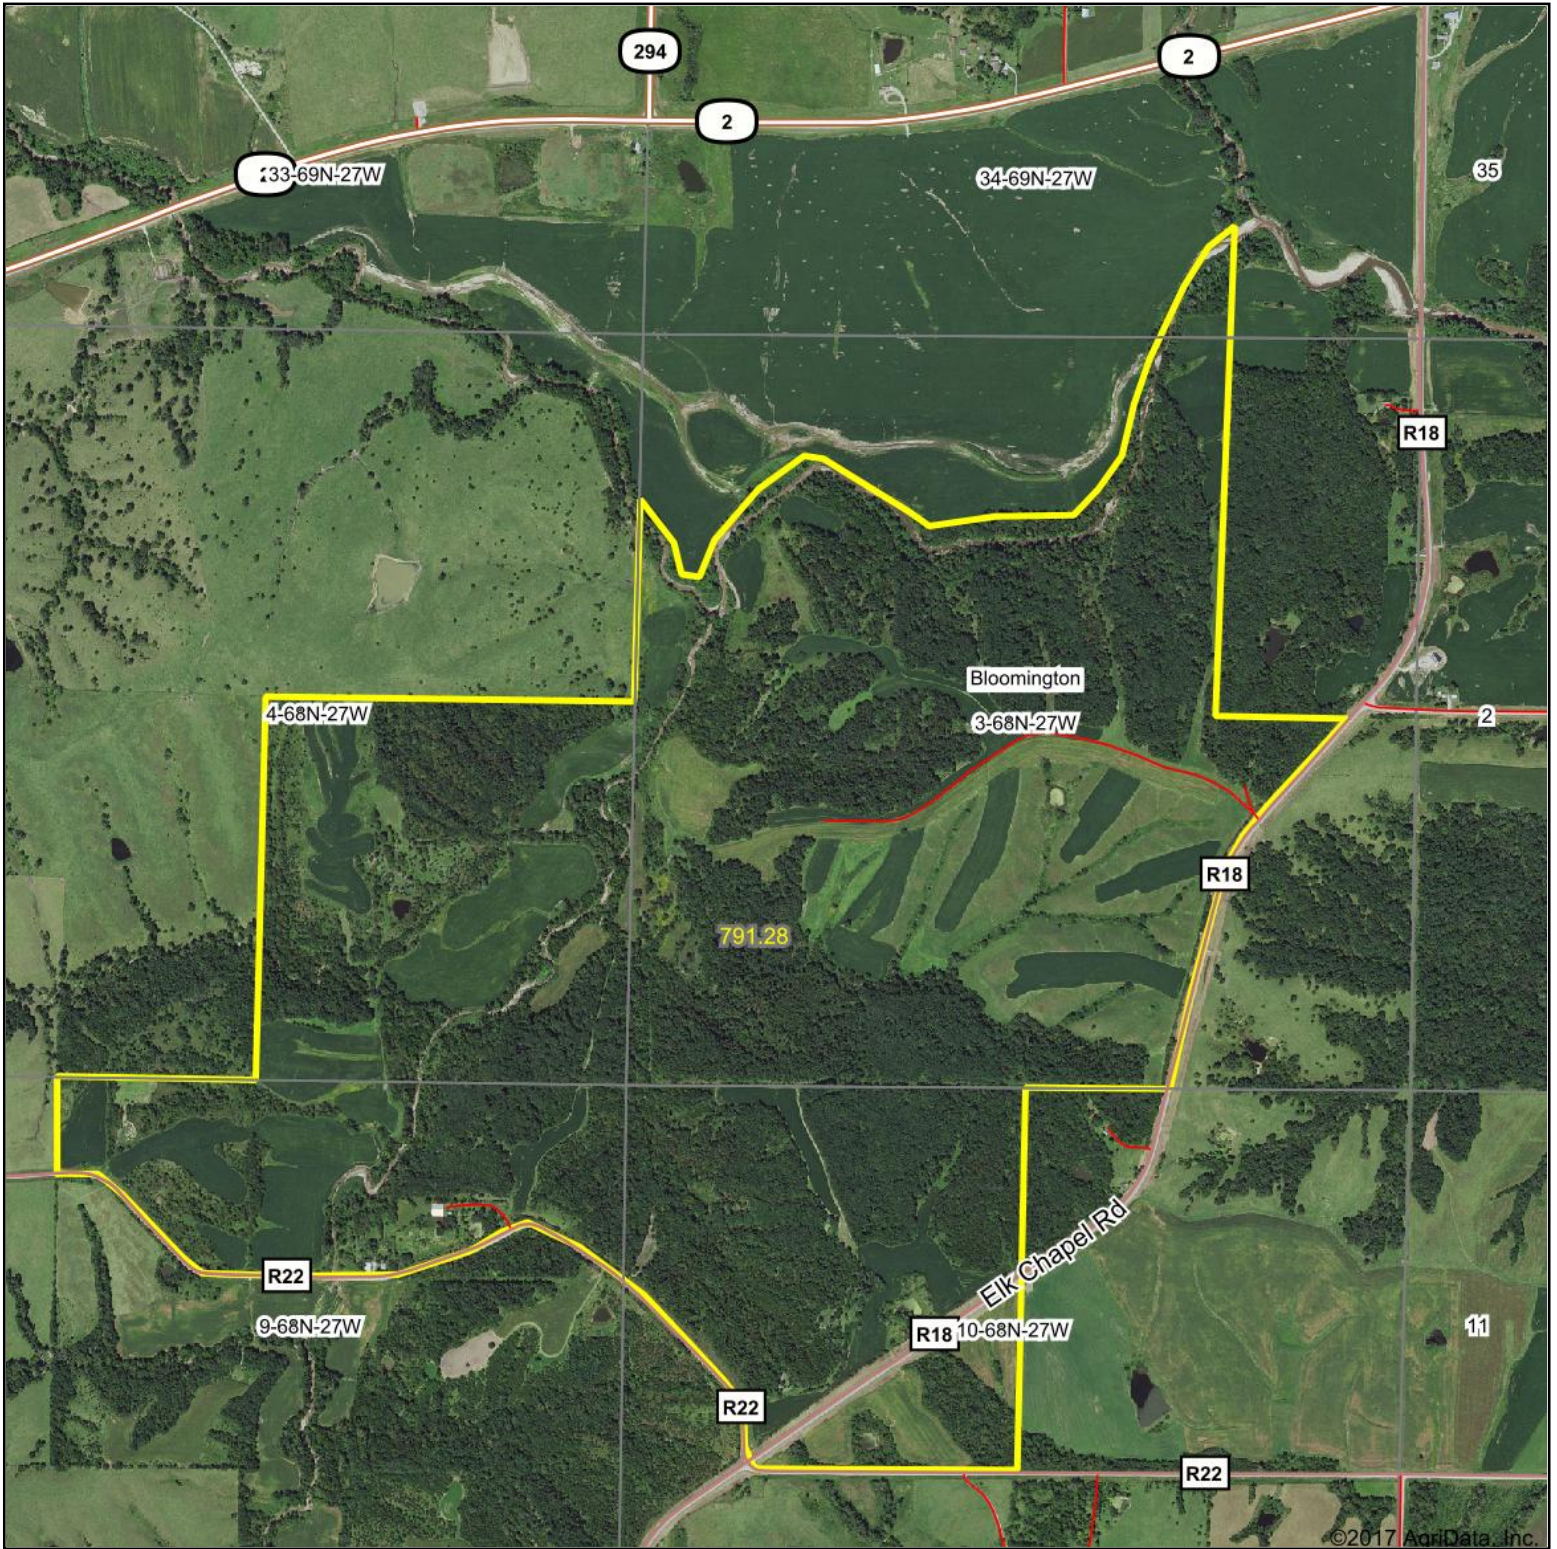

Aerial Map

map center: 40° 42' 57.87, -93° 57' 15.78

Maps Provided By:
surety
CUSTOMIZED ONLINE MAPPING
© AgriData, Inc. 2017 www.AgriDataInc.com

3-68N-27W
Decatur County
Iowa

11/4/2017